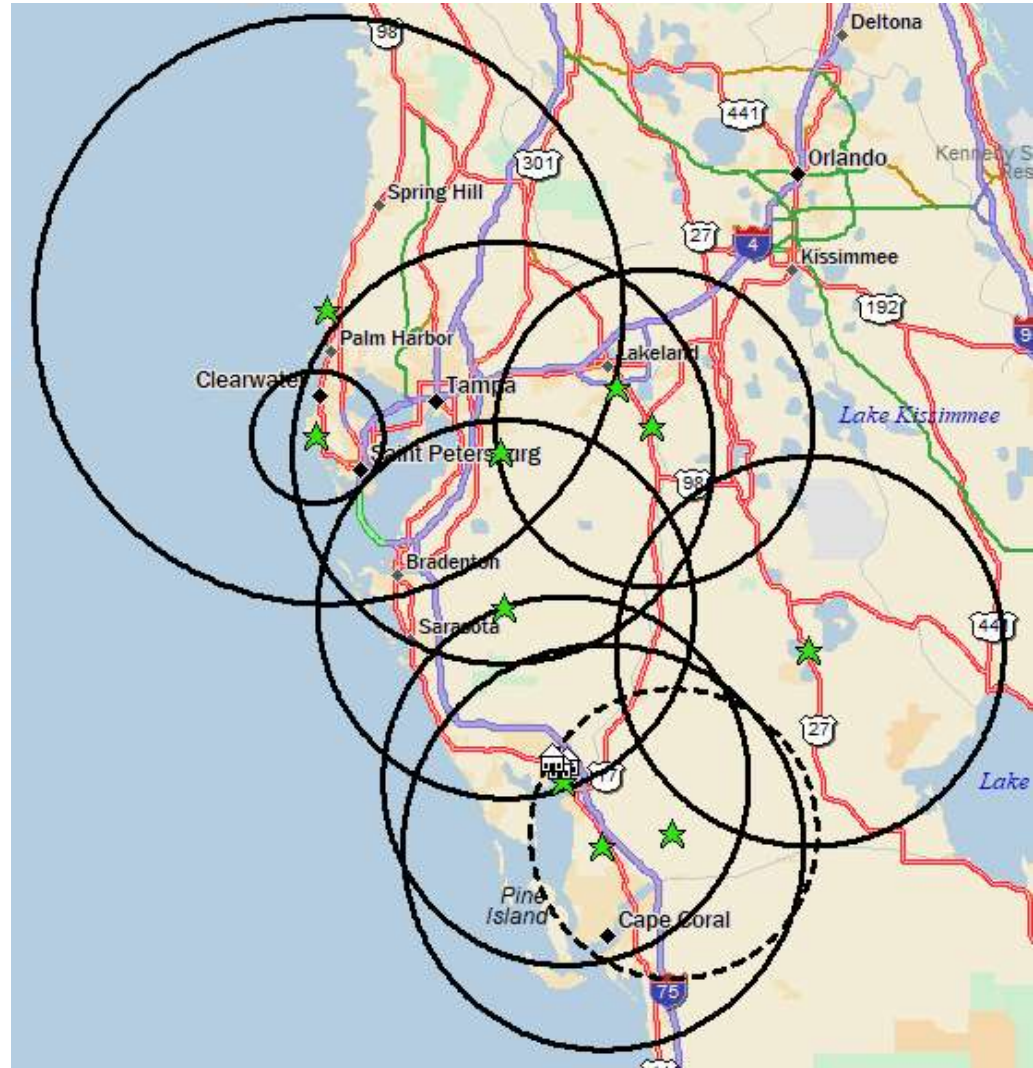

NI4CE

NXDN NETWORK

CHARLOTTE SOUTH	442.0625
CHARLOTTE NORTH	442.1875
VERNA	444.3125
SEMINOLE	442.1500
PASCO	442.6500
BARTOW	442.1375
BOYETTE	442.0875
LAKE PLACID	442.1125

LAUREL (SERC)	442.4000
LAKELAND (KD4EFM)	444.6625
MELBOURNE (KI4SWY)	444.9000

TALKGROUP MAP

FLORIDA	1200
WCF SECTION	1201
WCF ZONE-1	1230
WCF ZONE-2	1231
WCF ZONE-3	1232
WCF ZONE-4	1233
TBW SKYWARN	1299
LOCAL	1